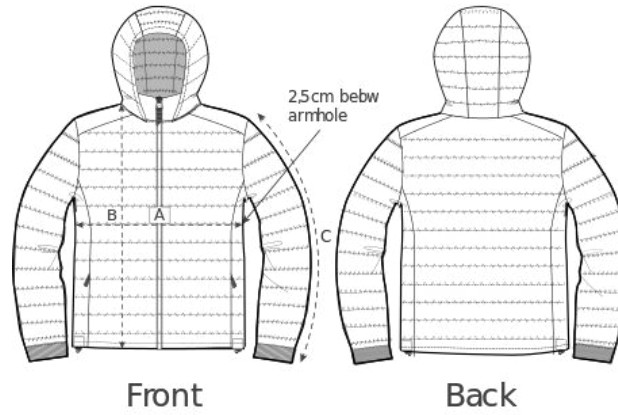

Size Guide

Measurement in cm	S	M	L	XL	XXL	3XL	4XL	5XL
A - Half Chest	55.5	58	61.5	65	69	73	77	82
B - Body Length	68	70	73	75	77	79	81	83
C - Sleeve Length	67.5	69	70.5	72	73.5	73.5	73.5	73.5

Packing

Sizes	S	M	L	XL	XXL	3XL	4XL	5XL
Pieces / bag	5	5	5	5	5	5	5	5
Pieces / box	10	10	10	10	10	5	5	5