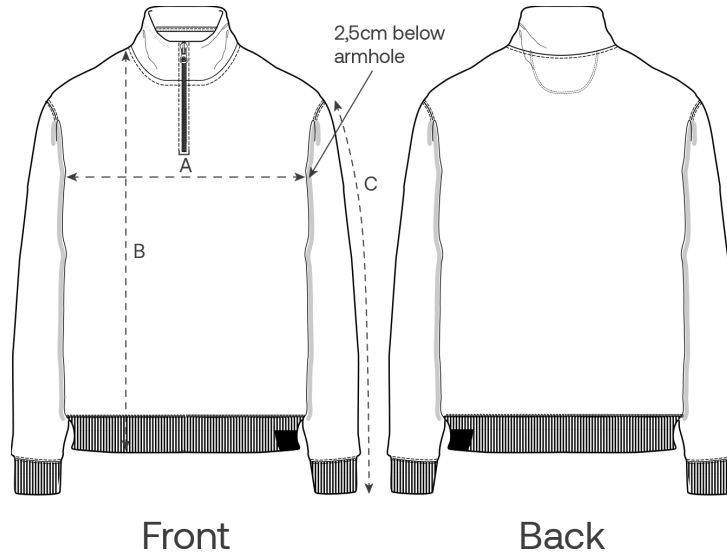

Size Guide

Measurement in cm	XXS	XS	S	M	L	XL	XXL	3XL	4XL	5XL
A - Half Chest	46	48	50	54	57	60	64	68	73	78
B - Body Length	59	62	66	70	72	74	76	78	80	81
C - Sleeve Length	56.5	58.5	63	65.5	67.5	68	68.5	68.5	68.5	68.5