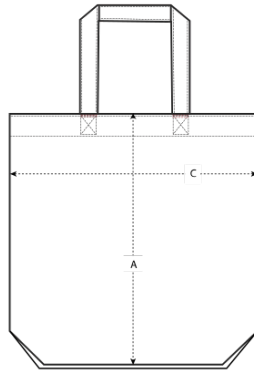

Size Guide

Measurement in cm	OS
A - Height	39
C - Width	37
D - Strap Length	65

Packing

Sizes	OS
Pieces / bag	5
Pieces / box	100