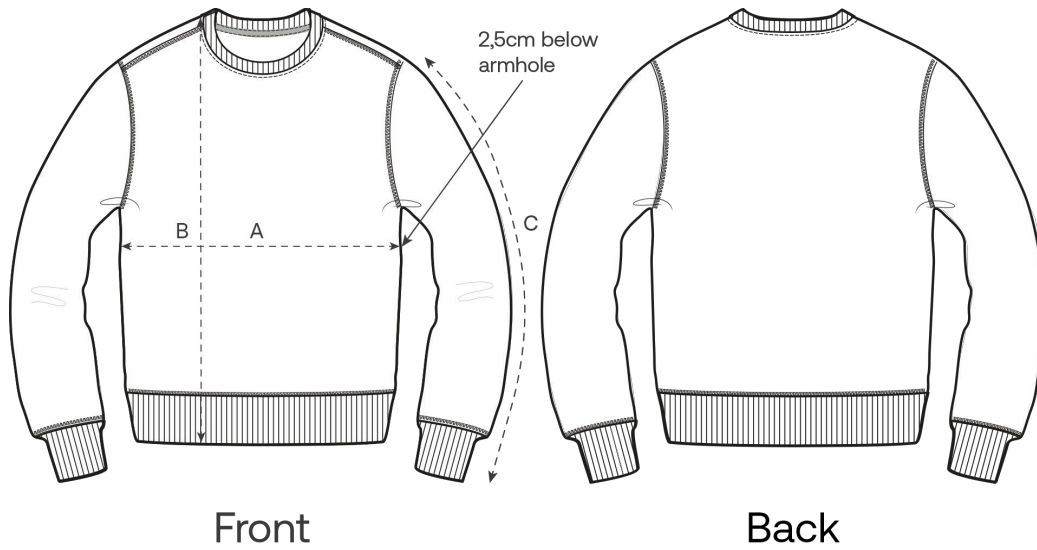

Size Guide

Measurement in cm	XXS	XS	S	M	L	XL	XXL	3XL	4XL	5XL
A - Half Chest	46.5	49	51.5	54	57	60	63	66	71	76
B - Body Length	60	62	67	71	73	75	77	79	81	82
C - Sleeve Length	60.5	61.5	64	65.5	67	68.5	70	70	70	70