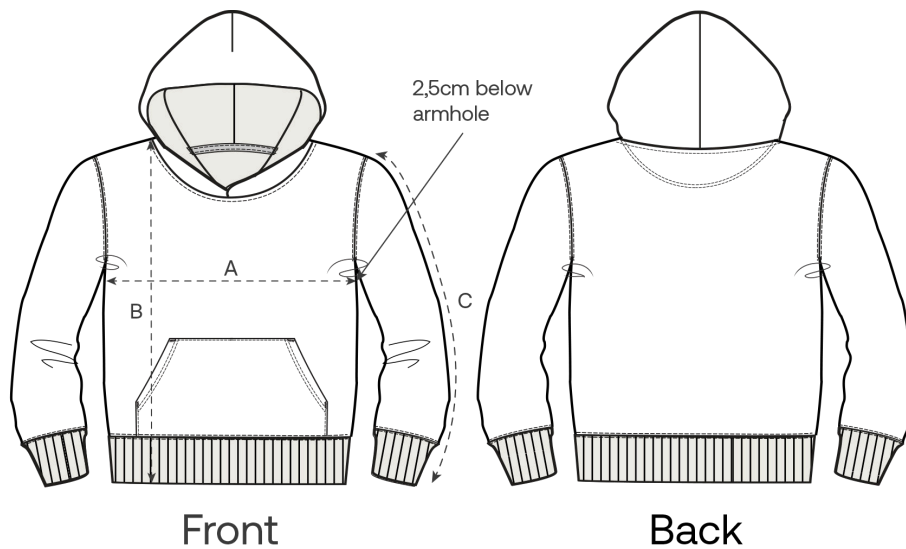

Size Guide

Measurement in cm	3-4/98-104cm	5-6/110-116cm	7-8/122-128cm	9-11/134-146cm	12-13/152-158cm
A - Half Chest	38	40	42	46	50
B - Body Length	43	46	52	59	66
C - Sleeve Length	32	37.5	43.5	50.5	57.5

Packing

Sizes	3-4/98-104cm	5-6/110-116cm	7-8/122-128cm	9-11/134-146cm	12-13/152-158cm
Pieces / bag	5	5	5	5	5
Pieces / box	20	20	20	20	20