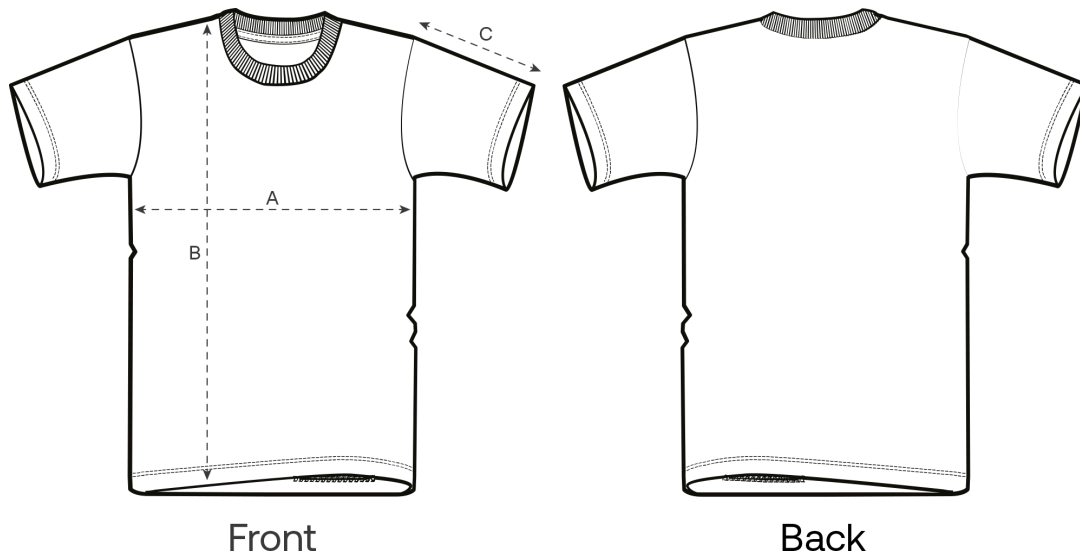

**Size Guide**

Measurement in cm	3-4/98-104cm	5-6/110-116cm	7-8/122-128cm	9-11/134-146cm	12-13/152-158cm
A - Half Chest	34	36	38	42	46
B - Body Length	43	47	52	59	66
C - Sleeve Length	12	13	15	17	19

**Packing**

Sizes	3-4/98-104cm	5-6/110-116cm	7-8/122-128cm	9-11/134-146cm	12-13/152-158cm
Pieces / bag	5	5	5	5	5
Pieces / box	100	100	100	100	100