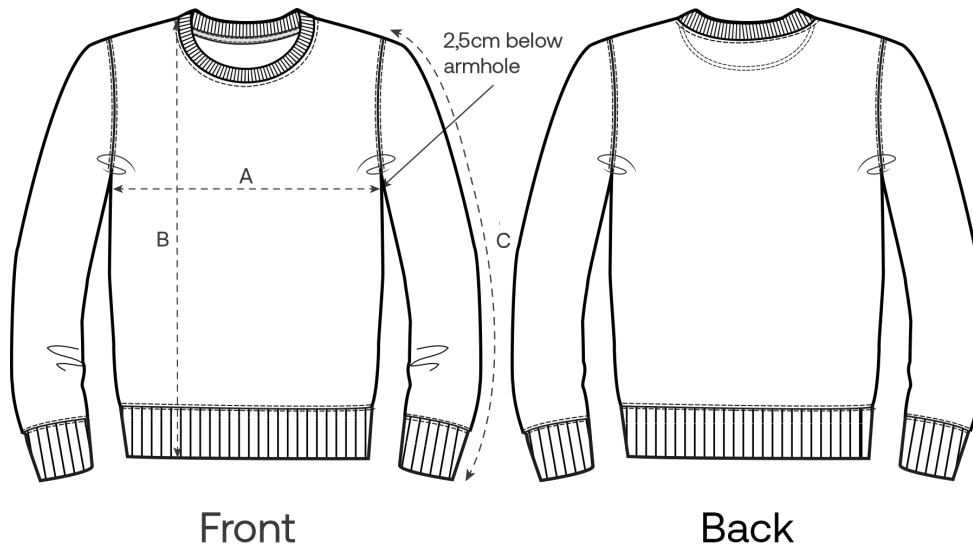

Size Guide

Measurement in cm	3-4/98-104cm	5-6/110-116cm	7-8/122-128cm	9-11/134-146cm	12-13/152-158cm
A - Half Chest	38	40	42	46	50
B - Body Length	43	46	52	59	66
C - Sleeve Length	32	37.5	43.5	50.5	57.5

Packing

Sizes	3-4/98-104cm	5-6/110-116cm	7-8/122-128cm	9-11/134-146cm	12-13/152-158cm
Pieces / bag	5	5	5	5	5
Pieces / box	20	20	20	20	20