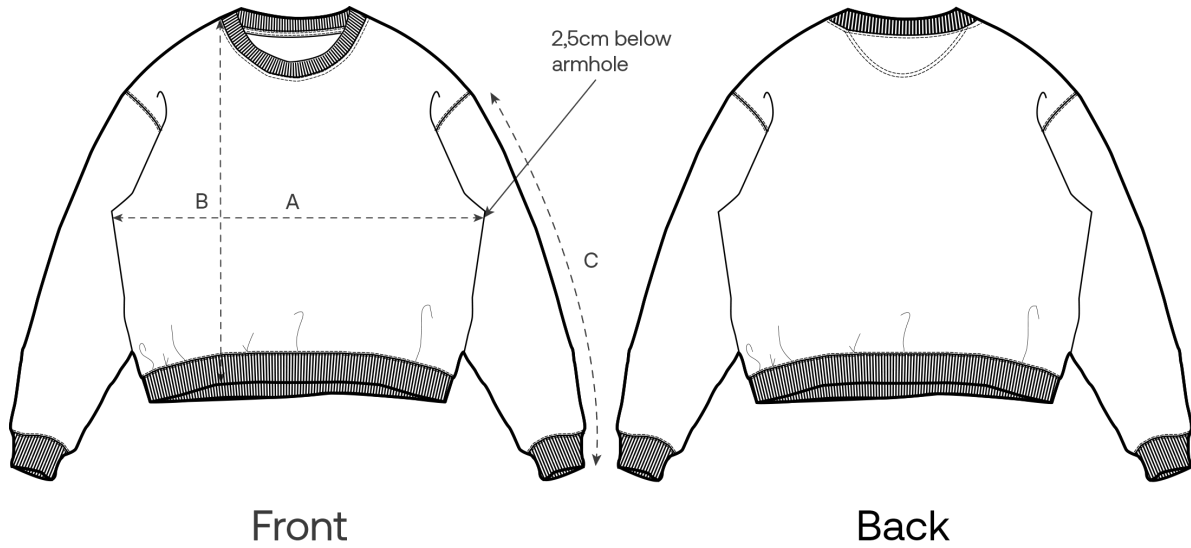

Size Guide

Measurement in cm	XXS	XS	S	M	L	XL	XXL	3XL
A - Half Chest	56.5	59	61.5	64	67	70	73	76
B - Body Length	61	63	68	72	74	76	78	80
C - Sleeve Length	56.5	57.5	61.5	63	64.5	66	67.5	67.5

Packing

Sizes	XXS	XS	S	M	L	XL	XXL	3XL
Pieces / bag	5	5	5	5	5	5	5	5
Pieces / box	10	20	20	20	20	20	20	10