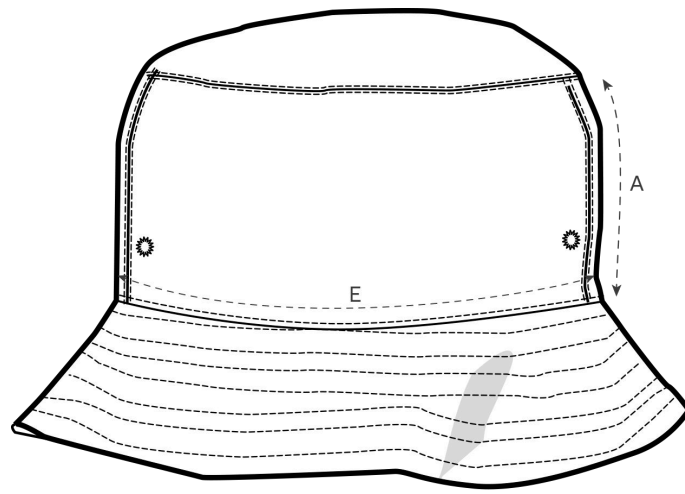

**Size Guide**

Front

Measurement in cm	S/M	M/L
A - Height	8.5	8.5
E - Circumference	57.5	60

**Packing**

Sizes	S/M	M/L
Pieces / bag	10	10
Pieces / box	200	200