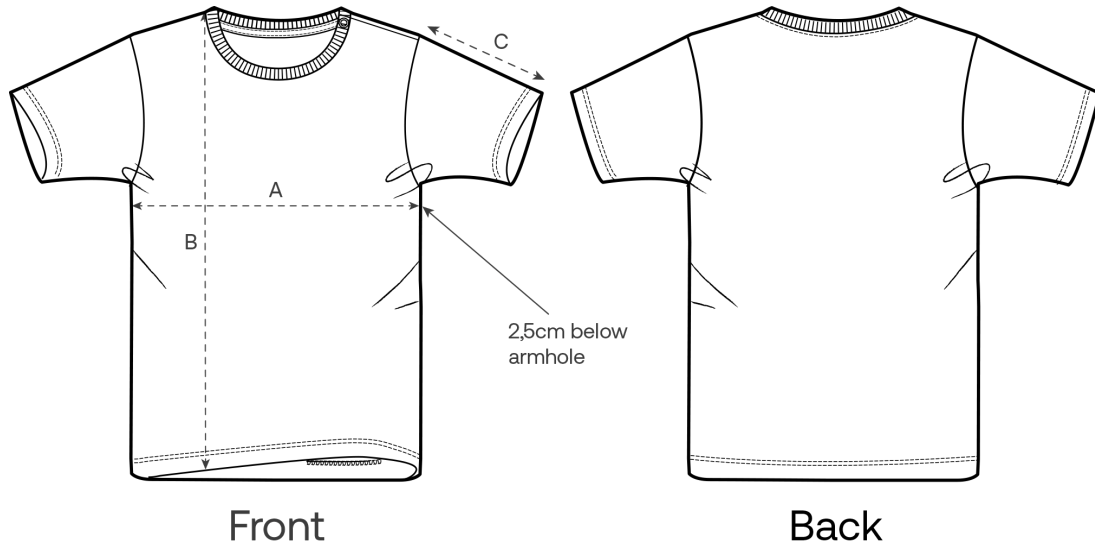

Size Guide

Measurement in cm	0-6 m/56-68cm	6-12 m/68-80cm	12-18 m/80-86cm	18-24 m/86-92cm	24-36 m/92-98cm
A - Half Chest	24.5	27	28.5	30	31.5
B - Body Length	30	33	34.5	36.5	39
C - Sleeve Length	9	9.5	10	10.5	11