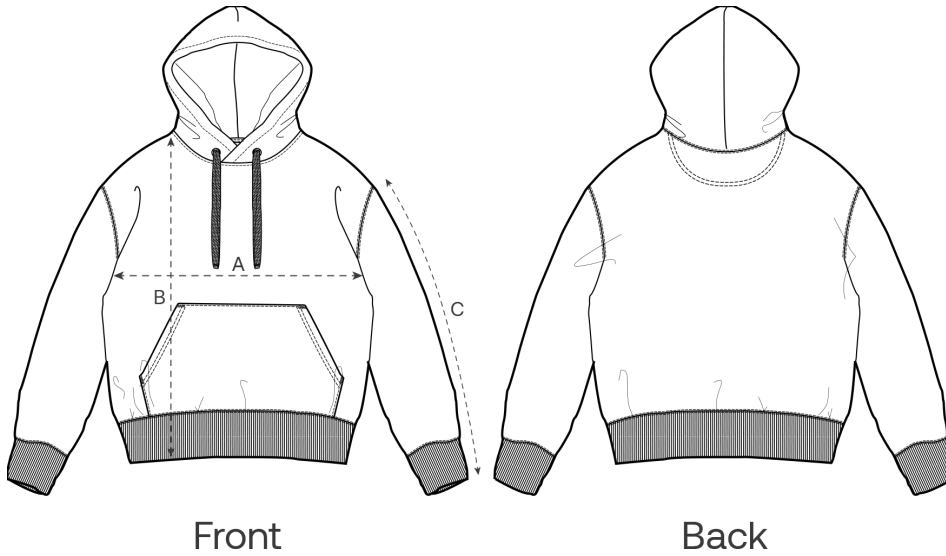

Size Guide

Measurement in cm	XXS	XS	S	M	L	XL	XXL	3XL	4XL	5XL
A - Half Chest	51	53	55	59	62	65	69	73	78	83
B - Body Length	64	67	71	74	76	78	80	82	84	85
C - Sleeve Length	58.5	60.5	64.5	66.5	68.5	69	69.5	69.5	69.5	69.5