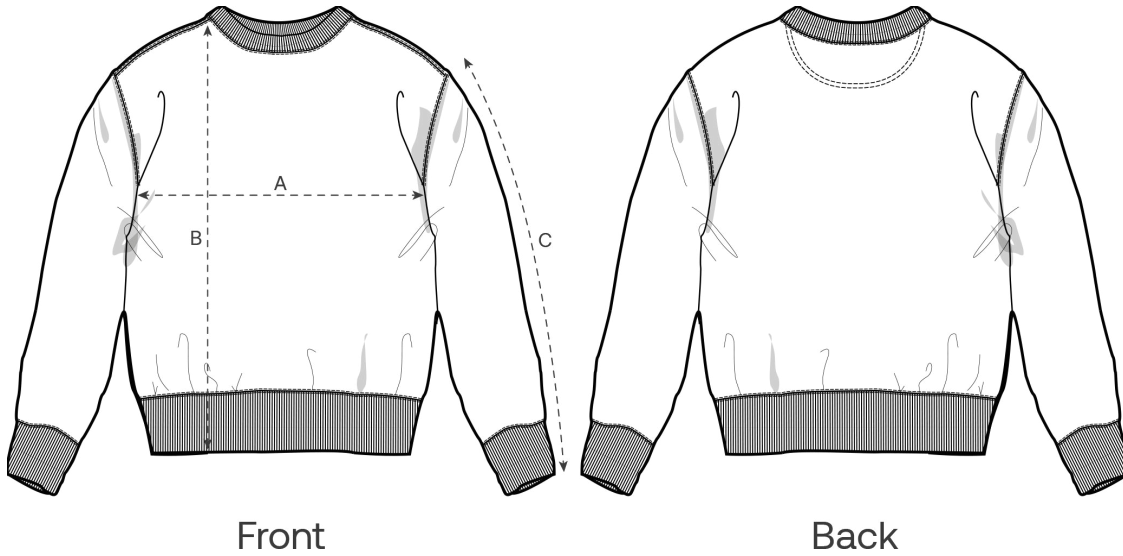

Size Guide

Measurement in cm	XXS	XS	S	M	L	XL	XXL	3XL	4XL	5XL
A - Half Chest	51	53	55	59	62	65	69	73	78	83
B - Body Length	64	67	71	74	76	78	80	82	84	85
C - Sleeve Length	58.5	60.5	64.5	66.5	68.5	69	69.5	69.5	69.5	69.5